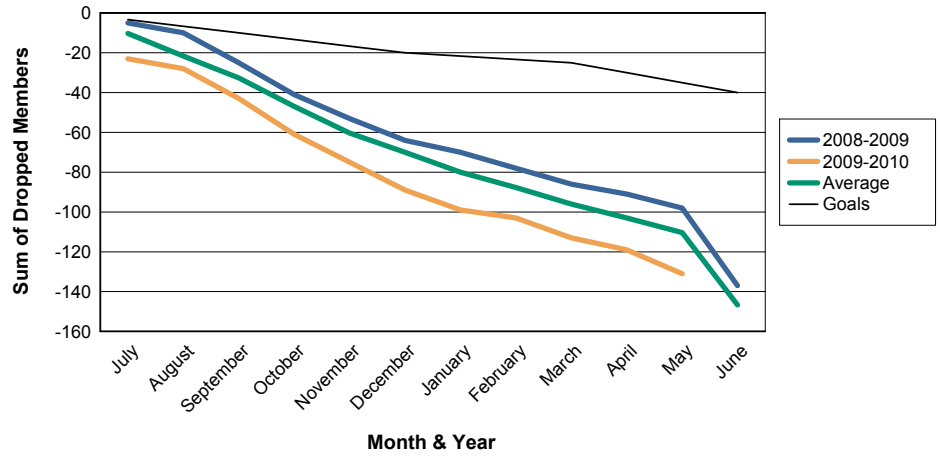

Sum of Dropped Members/ Month & Year

For District 108IB2