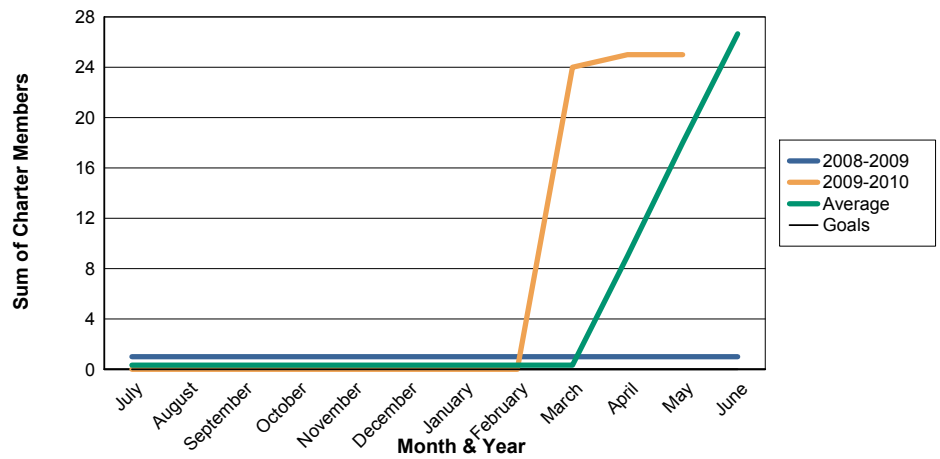

Sum of Charter Members/ Month & Year

For District 1081B2