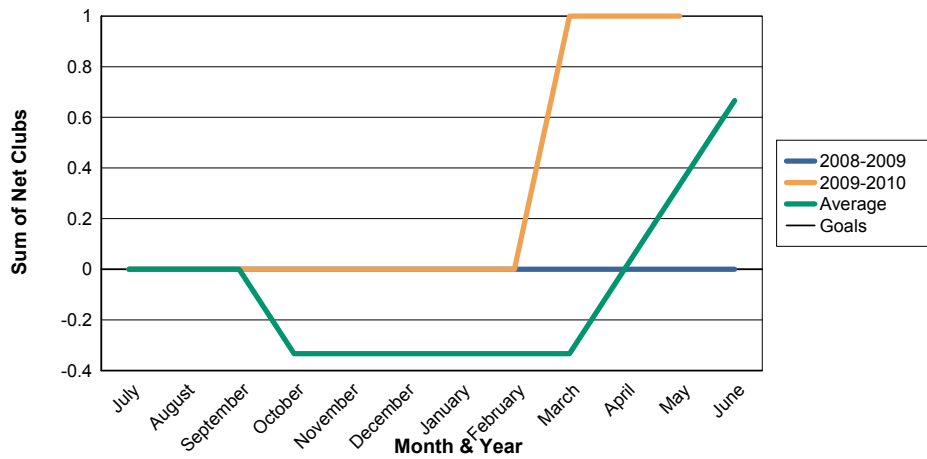

Sum of Net Clubs/ Month & Year

For District 1081B2