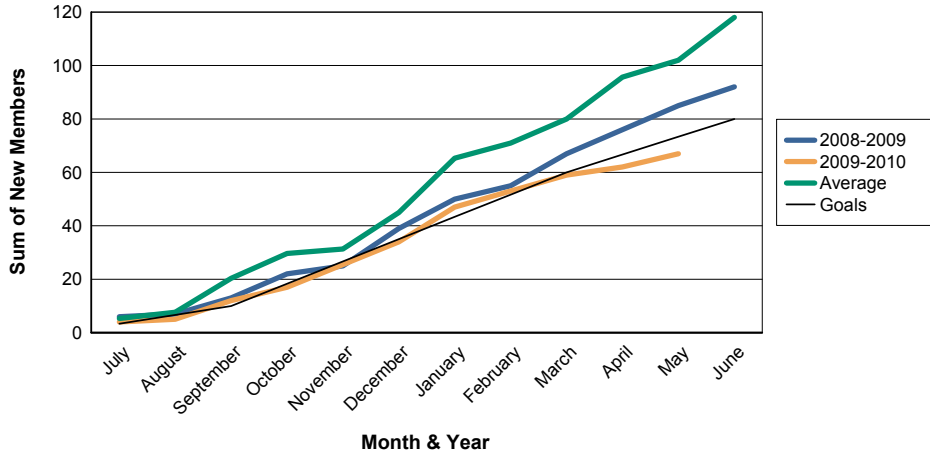

For District 1081B2

Sum of Charter Members/ Month & Year

For District 1081B2

3 Year Comparisons for GMT Constitutional Area 4

By GMT District

As of May 2010

Sum of New Members/ Month & Year

For District 108IB2