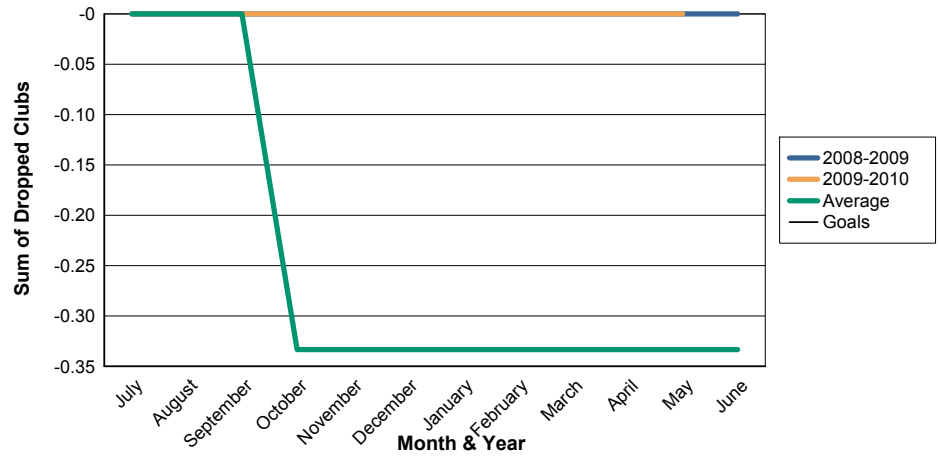

3 Year Comparisons for GMT Constitutional Area 4

By GMT District

As of May 2010

Sum of New Clubs/ Month & Year

For District 1081B2

Sum of Dropped Clubs/ Month & Year

For District 1081B2

Sum of Net Clubs/ Month & Year