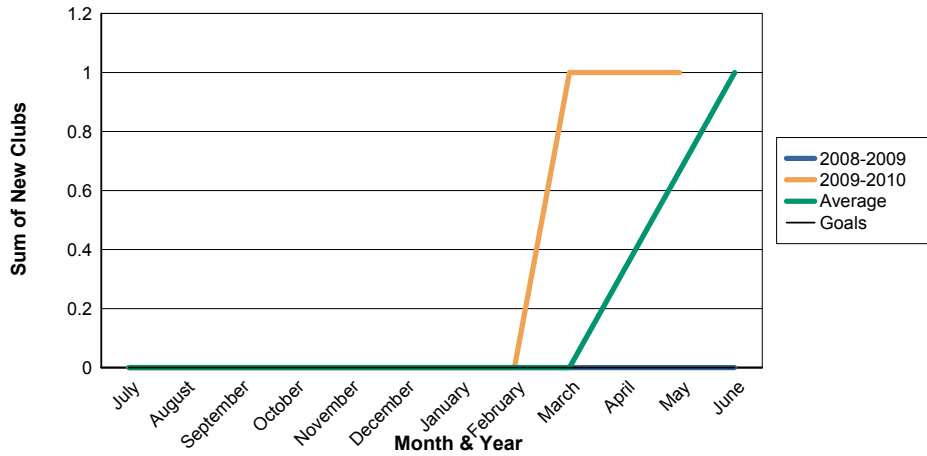

3 Year Comparisons for GMT Constitutional Area 4

By GMT District

As of May 2010

Sum of New Clubs/ Month & Year

For District 1081B2

Sum of Dropped Clubs/ Month & Year

For District 1081B2

Sum of Net Clubs/ Month & Year